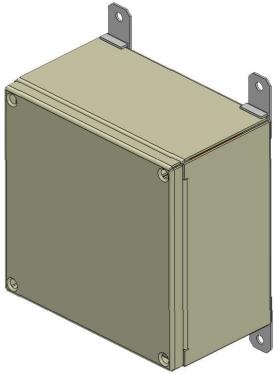

● WALL MOUNTING BRACKET
- TERMINAL BOX

ORDER NO	TYPE	DESCRIPTION	QTY
772 300	WMB-TNB	WALL MOUNTING BRACKET - TERMINAL BOX	01 No

● ALUMINIUM TERMINAL BOX

ORDER NO	TYPE	DESCRIPTION	DIMENSIONS (WxHxD) mm	THICKNESS	QTY
773 230	TNB 1.5.1.5-80	ALUMINIUM TERMINAL BOX - WITH MOUNTING RAILS	150x150x80	2.0mm	01 No
773 234	TNB 1.5.3-80	ALUMINIUM TERMINAL BOX - WITH MOUNTING RAILS	150x300x80	2.0mm	01 No
773 233	TNB 2.2-80	ALUMINIUM TERMINAL BOX - WITH MOUNTING RAILS	200x200x80	2.0mm	01 No
773 231	TNB 2.3-80	ALUMINIUM TERMINAL BOX - WITH MOUNTING RAILS	200x300x80	2.0mm	01 No
773 235	TNB 1.5.1.5-120	ALUMINIUM TERMINAL BOX - WITH MOUNTING RAILS	150x150x120	2.0mm	01 No
773 237	TNB 1.5.1.5-120	ALUMINIUM TERMINAL BOX - WITH MOUNTING RAILS	150x150x120	2.0mm	01 No
773 236	TNB 1.5.3-120	ALUMINIUM TERMINAL BOX - WITH MOUNTING RAILS	150x300x120	2.0mm	01 No

UPDATE ON		REPLACE OF	23/01/2024