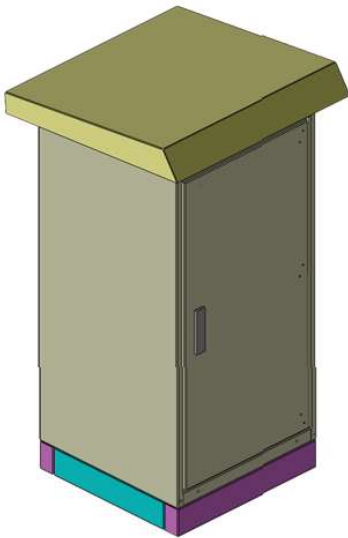

● OUTDOOR FREE STANDING PANELS (BOLTED TYPE)

ORDER NO	TYPE	DESCRIPTION	MODULE SIZE	DIMENSIONS (WxHxD) mm	THICKNESS mm	QTY
784 310	MOP 6144	OUTDOOR FREE STANDING ENCLOSURES-OUTDOOR PANEL	SINGLE DOOR	600x1400x450	2.0	01 No
784 312	MOP 6164	OUTDOOR FREE STANDING ENCLOSURES-OUTDOOR PANEL	SINGLE DOOR	600x1600x450	2.0	01 No
784 314	MOP 6184	OUTDOOR FREE STANDING ENCLOSURES-OUTDOOR PANEL	SINGLE DOOR	600x1800x450	2.0	01 No
784 316	MOP 6204	OUTDOOR FREE STANDING ENCLOSURES-OUTDOOR PANEL	SINGLE DOOR	600x2000x450	2.0	01 No
784 318	MOP 6224	OUTDOOR FREE STANDING ENCLOSURES-OUTDOOR PANEL	SINGLE DOOR	600x2200x450	2.0	01 No
784 350	MOP 6145	OUTDOOR FREE STANDING ENCLOSURES-OUTDOOR PANEL	SINGLE DOOR	600x1400x550	2.0	01 No
784 352	MOP 6165	OUTDOOR FREE STANDING ENCLOSURES-OUTDOOR PANEL	SINGLE DOOR	600x1600x550	2.0	01 No
784 354	MOP 6185	OUTDOOR FREE STANDING ENCLOSURES-OUTDOOR PANEL	SINGLE DOOR	600x1800x550	2.0	01 No
784 356	MOP 6205	OUTDOOR FREE STANDING ENCLOSURES-OUTDOOR PANEL	SINGLE DOOR	600x2000x550	2.0	01 No
784 358	MOP 6225	OUTDOOR FREE STANDING ENCLOSURES-OUTDOOR PANEL	SINGLE DOOR	600x2200x550	2.0	01 No
784 360	MOP 6146	OUTDOOR FREE STANDING ENCLOSURES-OUTDOOR PANEL	SINGLE DOOR	600x1400x650	2.0	01 No
784 362	MOP 6166	OUTDOOR FREE STANDING ENCLOSURES-OUTDOOR PANEL	SINGLE DOOR	600x1600x650	2.0	01 No
784 364	MOP 6186	OUTDOOR FREE STANDING ENCLOSURES-OUTDOOR PANEL	SINGLE DOOR	600x1800x650	2.0	01 No
784 366	MOP 6206	OUTDOOR FREE STANDING ENCLOSURES-OUTDOOR PANEL	SINGLE DOOR	600x2000x650	2.0	01 No
784 368	MOP 6226	OUTDOOR FREE STANDING ENCLOSURES-OUTDOOR PANEL	SINGLE DOOR	600x2200x650	2.0	01 No
784 390	MOP 6148	OUTDOOR FREE STANDING ENCLOSURES-OUTDOOR PANEL	SINGLE DOOR	600x1400x850	2.0	01 No
784 392	MOP 6168	OUTDOOR FREE STANDING ENCLOSURES-OUTDOOR PANEL	SINGLE DOOR	600x1600x850	2.0	01 No
784 394	MOP 6188	OUTDOOR FREE STANDING ENCLOSURES-OUTDOOR PANEL	SINGLE DOOR	600x1800x850	2.0	01 No
784 396	MOP 6208	OUTDOOR FREE STANDING ENCLOSURES-OUTDOOR PANEL	SINGLE DOOR	600x2000x850	2.0	01 No
784 398	MOP 6228	OUTDOOR FREE STANDING ENCLOSURES-OUTDOOR PANEL	SINGLE DOOR	600x2200x850	2.0	01 No
784 320	MOP 8144	OUTDOOR FREE STANDING ENCLOSURES-OUTDOOR PANEL	SINGLE DOOR	800x1400x450	2.0	01 No
784 322	MOP 8164	OUTDOOR FREE STANDING ENCLOSURES-OUTDOOR PANEL	SINGLE DOOR	800x1600x450	2.0	01 No
784 324	MOP 8184	OUTDOOR FREE STANDING ENCLOSURES-OUTDOOR PANEL	SINGLE DOOR	800x1800x450	2.0	01 No
784 326	MOP 8204	OUTDOOR FREE STANDING ENCLOSURES-OUTDOOR PANEL	SINGLE DOOR	800x2000x450	2.0	01 No
784 328	MOP 8224	OUTDOOR FREE STANDING ENCLOSURES-OUTDOOR PANEL	SINGLE DOOR	800x2200x450	2.0	01 No
784 370	MOP 8145	OUTDOOR FREE STANDING ENCLOSURES-OUTDOOR PANEL	SINGLE DOOR	800x1400x550	2.0	01 No
784 372	MOP 8165	OUTDOOR FREE STANDING ENCLOSURES-OUTDOOR PANEL	SINGLE DOOR	800x1600x550	2.0	01 No
784 374	MOP 8185	OUTDOOR FREE STANDING ENCLOSURES-OUTDOOR PANEL	SINGLE DOOR	800x1800x550	2.0	01 No
784 376	MOP 8205	OUTDOOR FREE STANDING ENCLOSURES-OUTDOOR PANEL	SINGLE DOOR	800x2000x550	2.0	01 No
784 378	MOP 8225	OUTDOOR FREE STANDING ENCLOSURES-OUTDOOR PANEL	SINGLE DOOR	800x2200x550	2.0	01 No
784 380	MOP 8146	OUTDOOR FREE STANDING ENCLOSURES-OUTDOOR PANEL	SINGLE DOOR	800x1400x650	2.0	01 No
784 382	MOP 8166	OUTDOOR FREE STANDING ENCLOSURES-OUTDOOR PANEL	SINGLE DOOR	800x1600x650	2.0	01 No
784 384	MOP 8186	OUTDOOR FREE STANDING ENCLOSURES-OUTDOOR PANEL	SINGLE DOOR	800x1800x650	2.0	01 No
784 386	MOP 8206	OUTDOOR FREE STANDING ENCLOSURES-OUTDOOR PANEL	SINGLE DOOR	800x2000x650	2.0	01 No
784 388	MOP 8226	OUTDOOR FREE STANDING ENCLOSURES-OUTDOOR PANEL	SINGLE DOOR	800x2200x650	2.0	01 No
784 702	MOP 8148	OUTDOOR FREE STANDING ENCLOSURES-OUTDOOR PANEL	SINGLE DOOR	800x1400x850	2.0	01 No
784 704	MOP 8168	OUTDOOR FREE STANDING ENCLOSURES-OUTDOOR PANEL	SINGLE DOOR	800x1600x850	2.0	01 No
784 706	MOP 8188	OUTDOOR FREE STANDING ENCLOSURES-OUTDOOR PANEL	SINGLE DOOR	800x1800x850	2.0	01 No
784 708	MOP 8208	OUTDOOR FREE STANDING ENCLOSURES-OUTDOOR PANEL	SINGLE DOOR	800x2000x850	2.0	01 No
784 710	MOP 8228	OUTDOOR FREE STANDING ENCLOSURES-OUTDOOR PANEL	SINGLE DOOR	800x2200x850	2.0	01 No