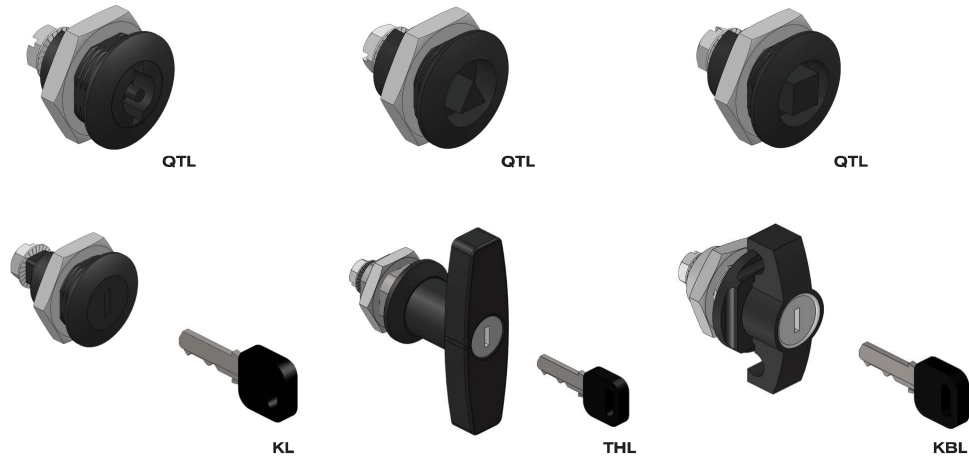

● LOCKS

ORDER NO	TYPE	DESCRIPTION	QTY
780 200	QTL	QUARTER TURN LOCK - DOUBLE BIT 3mm - STEEL	01 No
780 204	QTL	QUARTER TURN LOCK - TRINGULAR 8mm - STEEL	01 No
780 202	QTL	QUARTER TURN LOCK - SQUARE 8mm - STEEL	01 No
780 100	KL	KEY LOCK - STEEL (KEYDE ALIKE)	01 No
780 102	KL	KEY LOCK - STEEL (KEYDE DIFFERENT)	01 No
780 130	THL	T HANDLE LOCK - STEEL (NON LOCKING)	01 No
780 132	THL	T HANDLE LOCK - STEEL (KEYDE ALIKE)	01 No
780 144	THL	T HANDLE LOCK - STEEL (KEYDE DIFFERENT)	01 No
780 220	KBL	KNOB LOCK - STEEL (NON LOCKING)	01 No
780 222	KBL	KNOB LOCK - STEEL (KEYDE ALIKE)	01 No
780 224	KBL	KNOB LOCK - STEEL (KEYDE DIFFERENT)	01 No